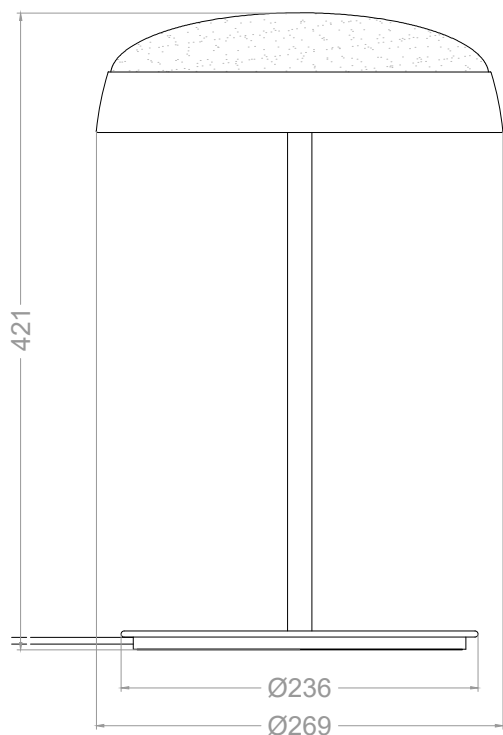

Joza

Specification description

Description

- O Table Lamp
- O LED Source

Lighting fixture description

Degree of protection IP/IK	IP20
Color / finish	<p>Metal: galvanic finishing plated as per table options</p> <p>Glass: clear water textured cast glass diffuser, manufactured as per Murano technique</p> <p>Diffuser: 2 x frosted up/down</p>
Switch (Table, Floor only)	in line
Flex color (Table, Floor only)	black fabric
Flex lenght (Table, Floor only)	standard
Physical dimensions	D. 269 mm x H. 421 mm Base D. 200 mm
Shade (Glass, Fabric only)	-

Dimensions

FRONT VIEW scale 1:5

LEFT SIDE VIEW scale 1:5

TOP VIEW scale 1:5

Metal finishing

Champagne Gold Plated, polished

Gold 24Kt Plated, polished

Metal finishing