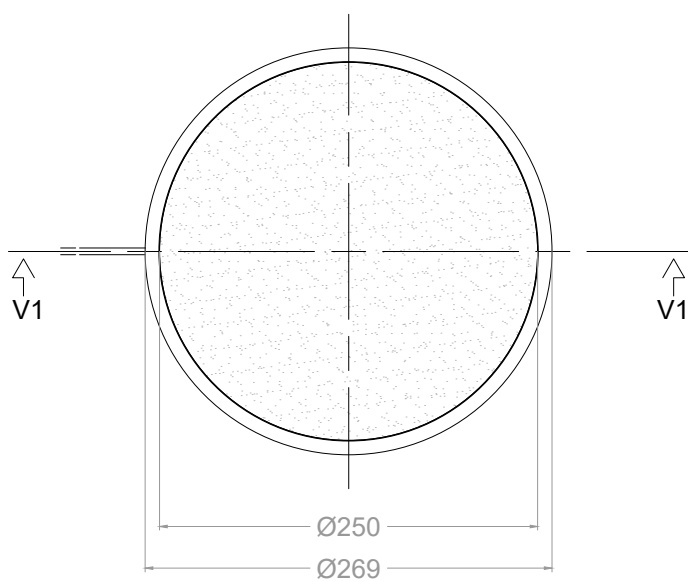

Joza

Specification description

Description

- O Table Lamp
- O LED Source

Lighting fixture description

Degree of protection IP/IK	IP20
Color / finish	<p>Metal: galvanic finishing plated as per table options</p> <p>Glass: clear water textured cast glass diffuser, manufactured as per Murano technique</p> <p>Diffuser: 2 x frosted up/down</p>
Switch (Table, Floor only)	in line
Flex color (Table, Floor only)	black fabric
Flex lenght (Table, Floor only)	standard
Physical dimensions	D. 269 mm x H. 421 mm Base D. 200 mm
Shade (Glass, Fabric only)	-

Dimensions

FRONT VIEW scale 1:5

LEFT SIDE VIEW scale 1:5

TOP VIEW scale 1:5

Metal finishing

Champagne Gold Plated, polished

Gold 24Kt Plated, polished

Metal finishing