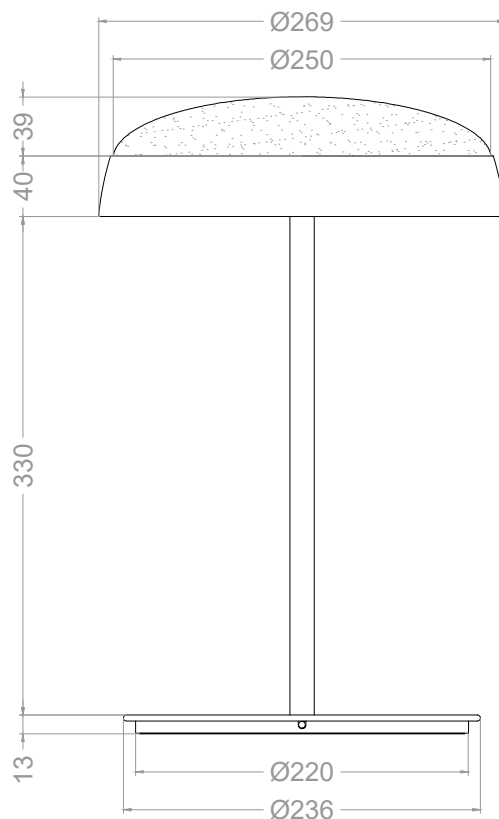

Joza

Specification description

Description

- O Table Lamp
- O LED Source

Lighting fixture description

Degree of protection IP/IK	IP20
Color / finish	<p>Metal: galvanic finishing plated as per table options</p> <p>Glass: clear water textured cast glass diffuser, manufactured as per Murano technique</p> <p>Diffuser: 2 x frosted up/down</p>
Switch (Table, Floor only)	in line
Flex color (Table, Floor only)	black fabric
Flex lenght (Table, Floor only)	standard
Physical dimensions	D. 269 mm x H. 421 mm Base D. 200 mm
Shade (Glass, Fabric only)	-

Dimensions

FRONT VIEW scale 1:5

LEFT SIDE VIEW scale 1:5

TOP VIEW scale 1:5

Metal finishing

Champagne Gold Plated, polished

Gold 24Kt Plated, polished

Metal finishing